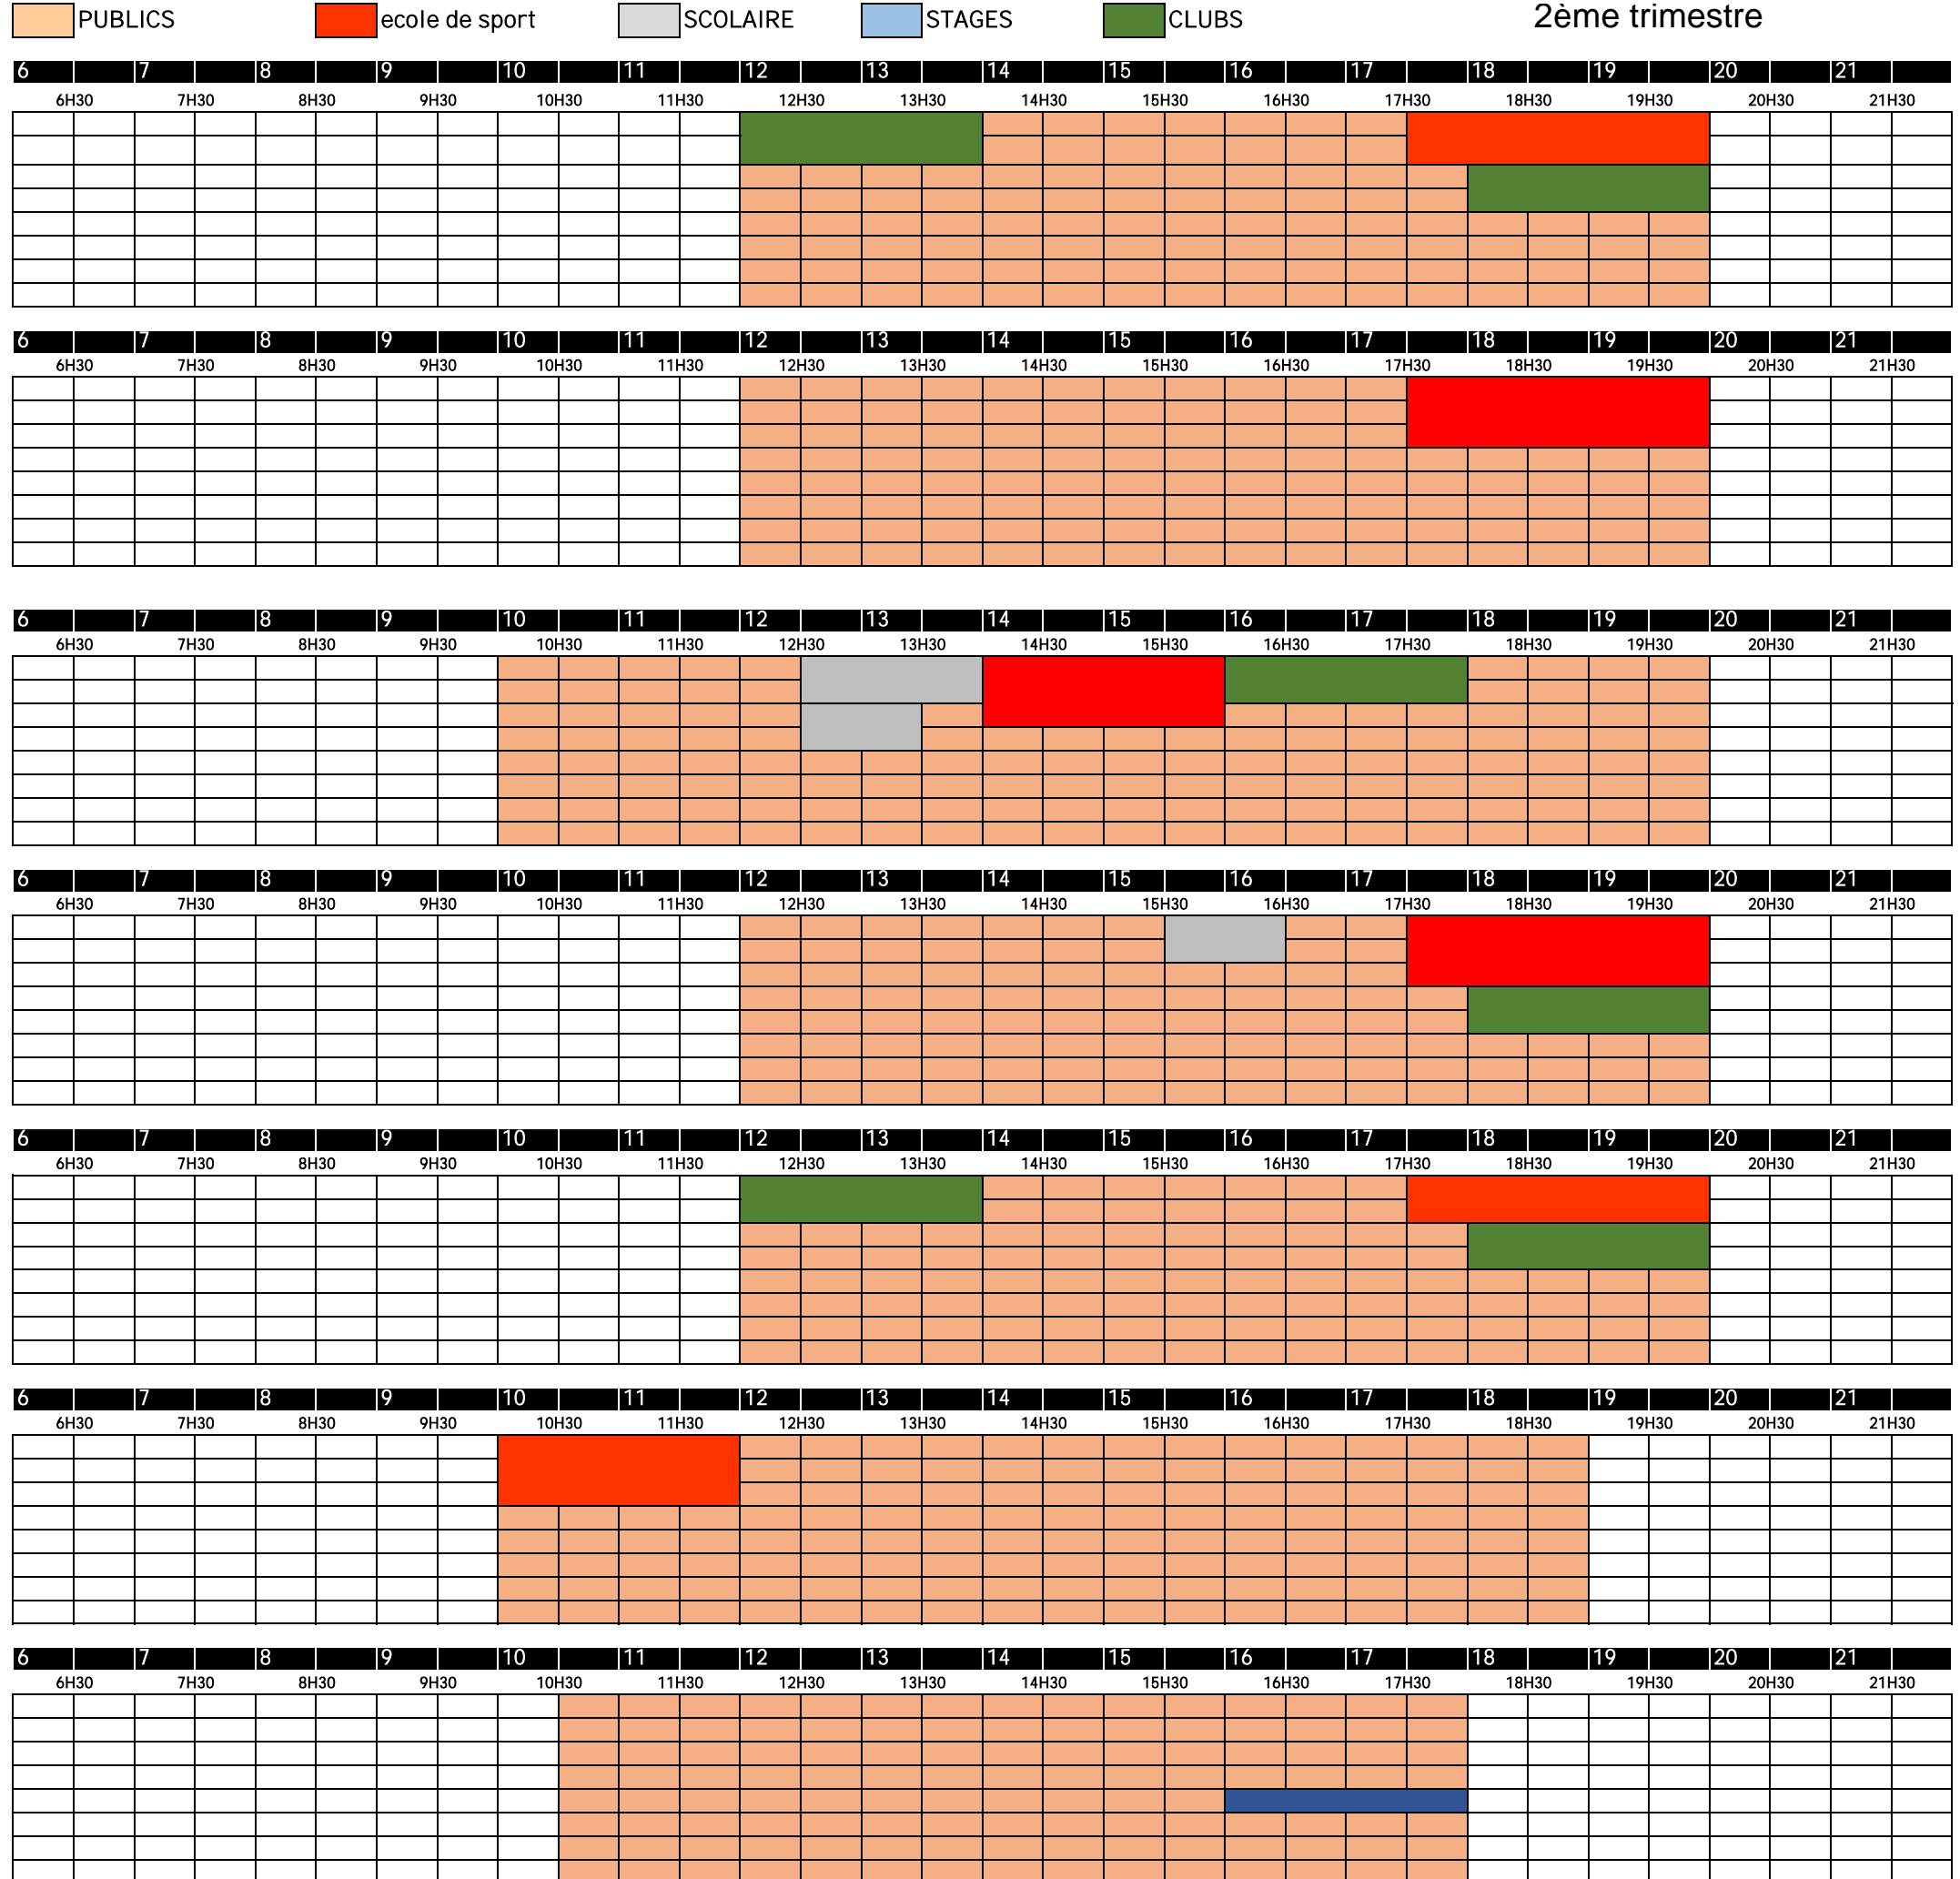

BASSIN 50 METRES